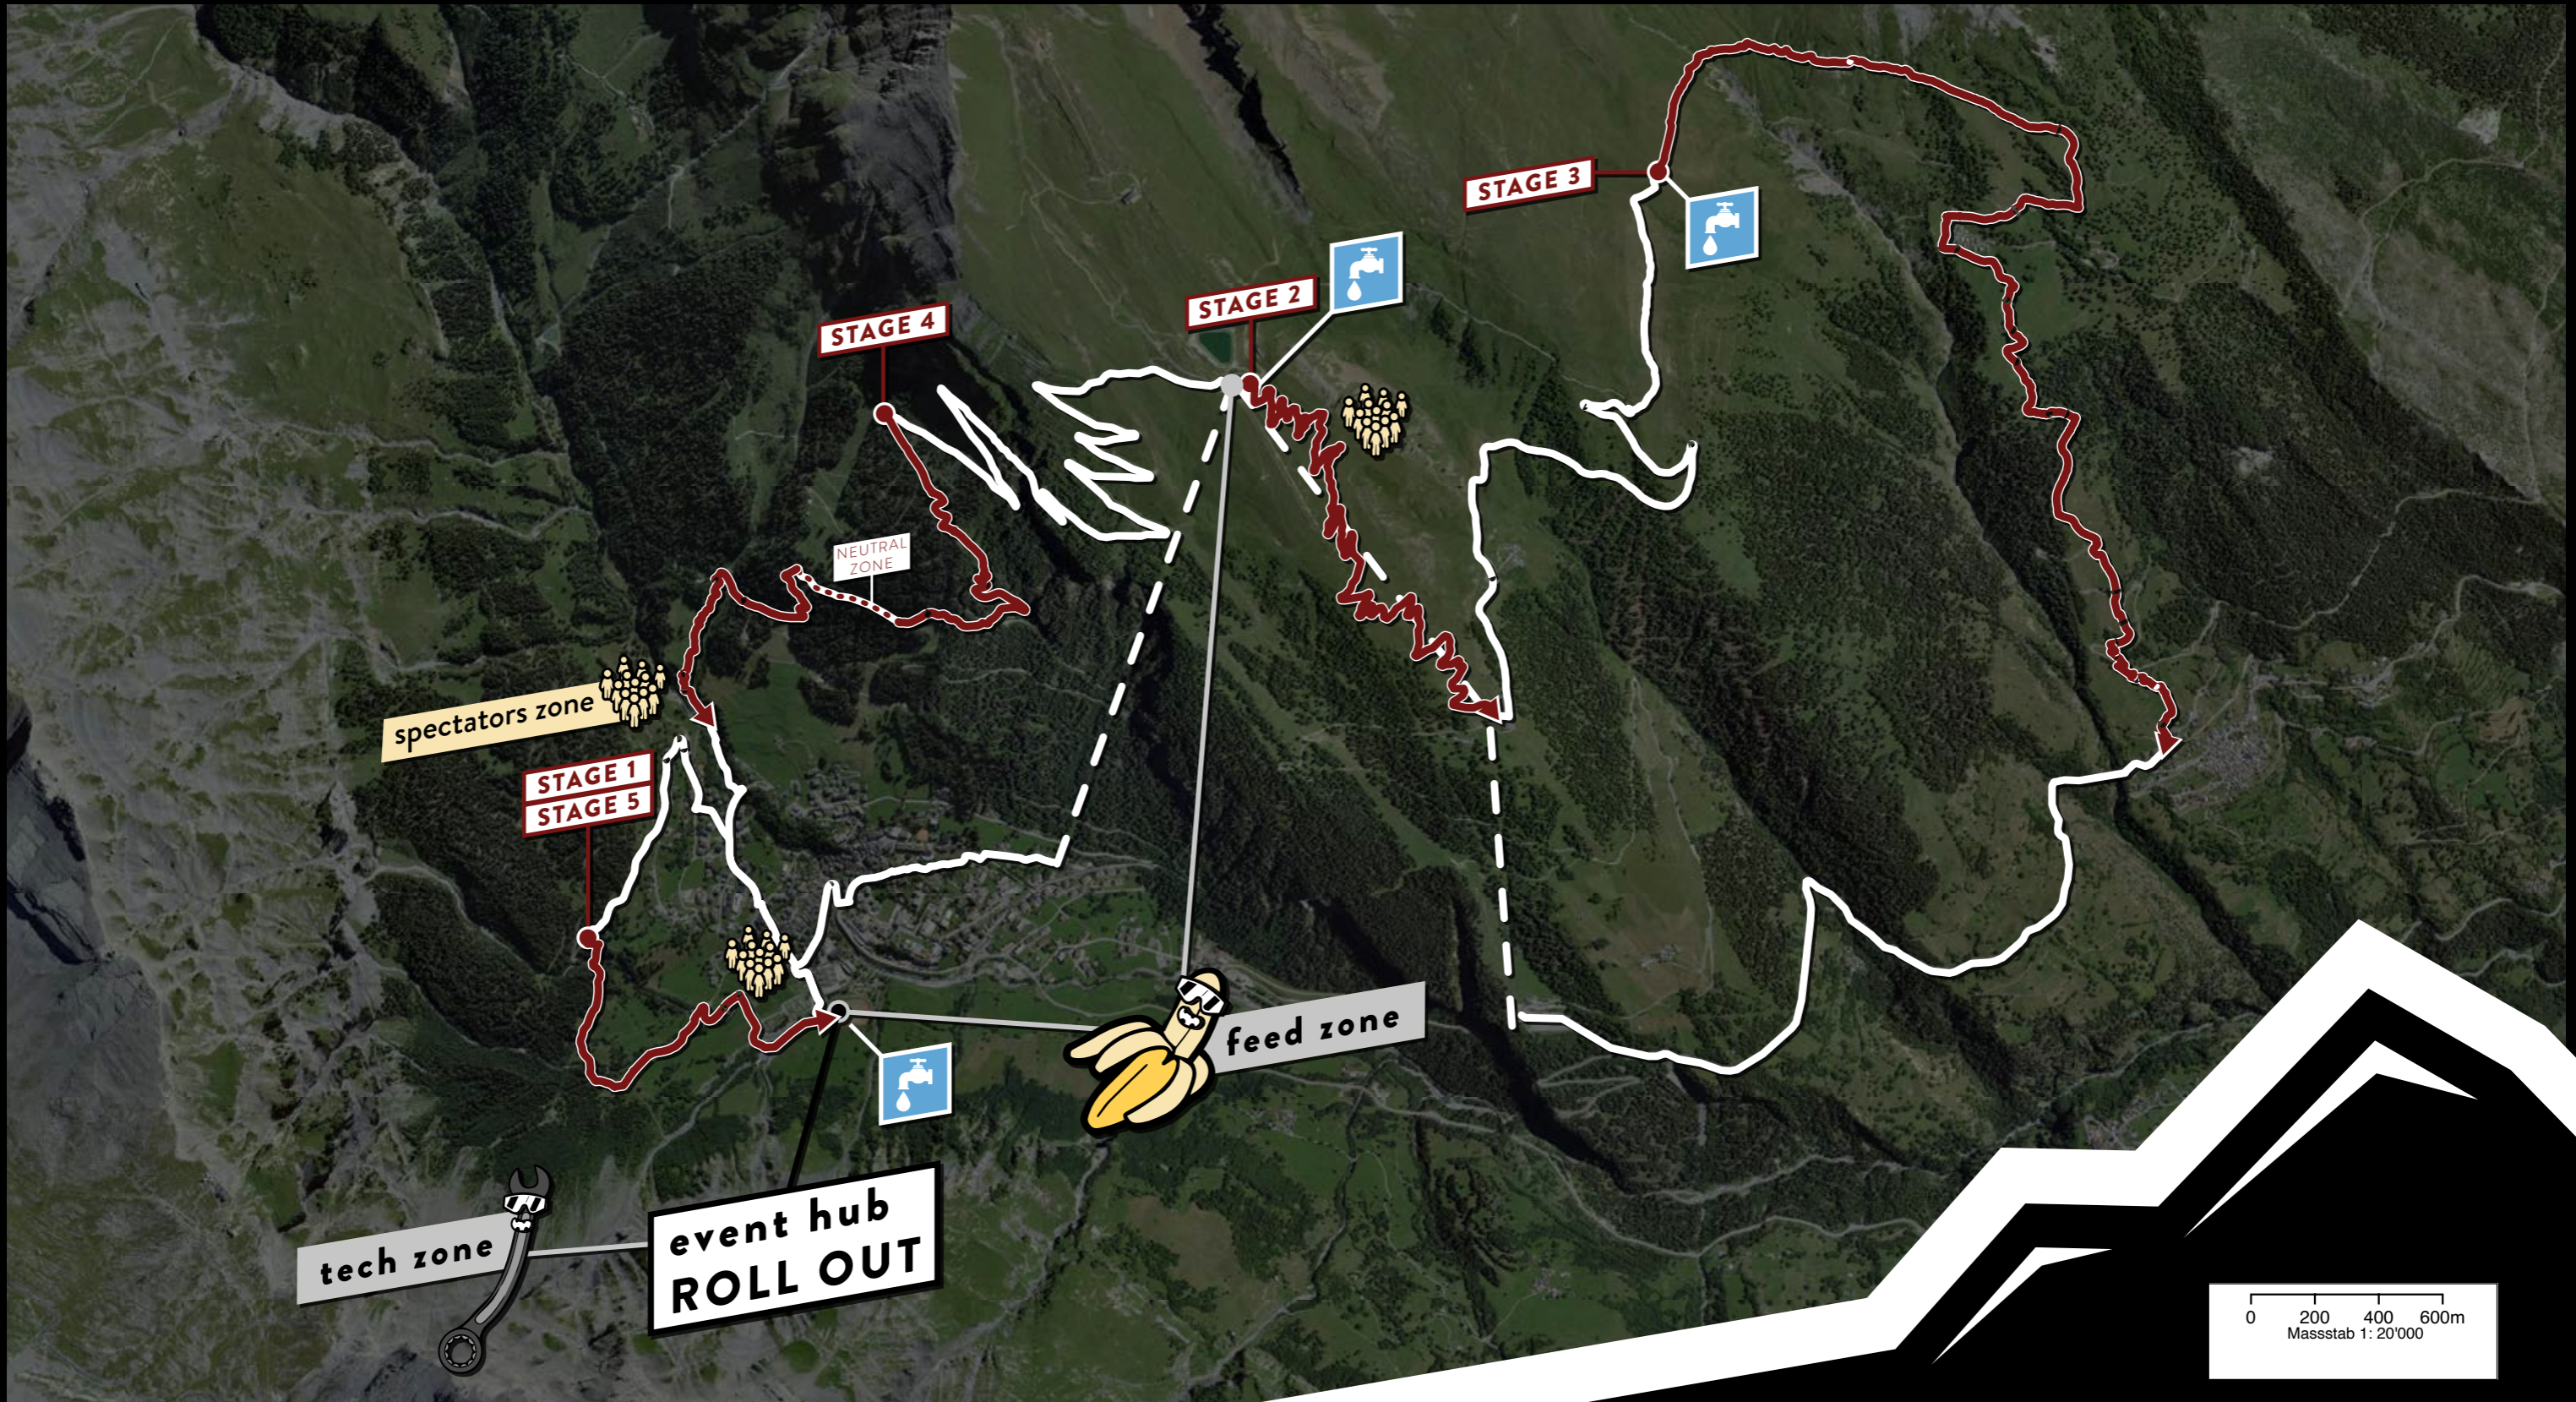

# LEUKERBAD

Race 31. Juli | Training 30. Juli 2022

Leukerbad  
QUELLE ZUM GLÜCK

SWISS ENDURO SERIES

POWERED BY SUBARU

# LEUKERBAD

Race 31. Juli | Training 30. Juli 2022

Leukerbad  
QUELLE ZUM GLÜCK

## RACE

13.86km | +110m | -2'175m

## TRANSFERS

21.20km | +828m | -618m